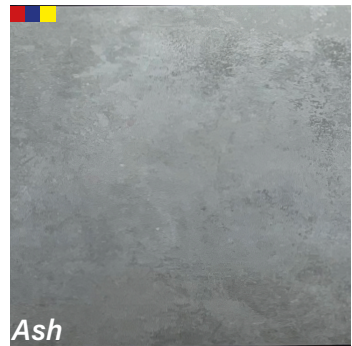

Available Sizes

SIENNA

porcelain
paving

Sienna Anthracite Black Porcelain

Sienna Porcelain

Premium Porcelain Paving at an Affordable Price

Available Sizes

SIENNA
porcelain
paving

Sienna Cappuccino Porcelain

Woodland Porcelain

Wood-Effect Porcelain Paving Planks for a Natural Look

Available Sizes

Woodland

Woodland Oak Porcelain Planks

Volcano Porcelain

Subtly-Designed Porcelain Tiles for a Modern Garden Patio