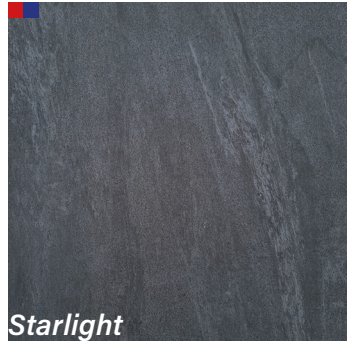

Available Sizes

SIENNA

porcelain
paving

Sienna Anthracite Black Porcelain

Sienna Porcelain

Premium Porcelain Paving at an Affordable Price

Available Sizes

SIENNA
porcelain
paving

Sienna Cappuccino Porcelain

Woodland Porcelain

Wood-Effect Porcelain Paving Planks for a Natural Look

Available Sizes

Woodland

Woodland Oak Porcelain Planks

Volcano Porcelain

Subtly-Designed Porcelain Tiles for a Modern Garden Patio