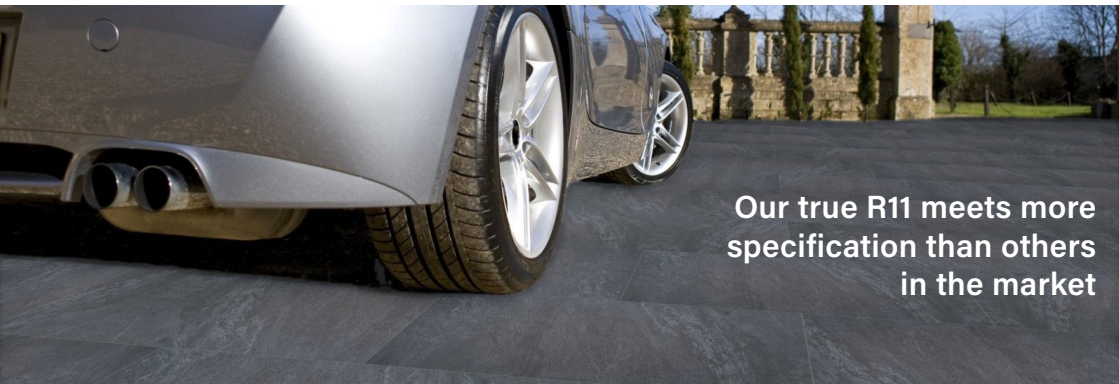

Porcelain Paving Range 2023

Porcelain Paving Benefits

Easy to Install

Frost Resistant

Low Maintenance

R11 Non-Slip Rating

UV Colour Resistance

Durable & Long-Lasting

R11 Non-Slip Rating

The 'R' rating is given based on the angle of slip after enduring a SHOD test. R11 is somewhere between 19-26 degrees.

Our true R11 meets more specification than others in the market