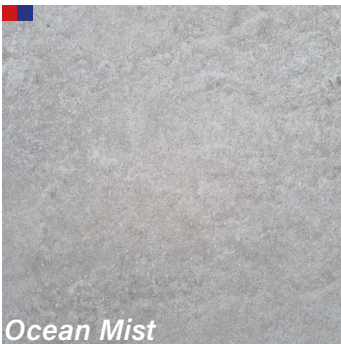

Volcano White Porcelain

Paving Size Guide

1200x300

600x600

600x900

800x800

Sienna Porcelain

Premium Porcelain Paving at an Affordable Price

Available Sizes

SIENNA

porcelain
paving

Sienna Anthracite Black Porcelain

Sienna Porcelain

Premium Porcelain Paving at an Affordable Price

Available Sizes

SIENNA
porcelain
paving